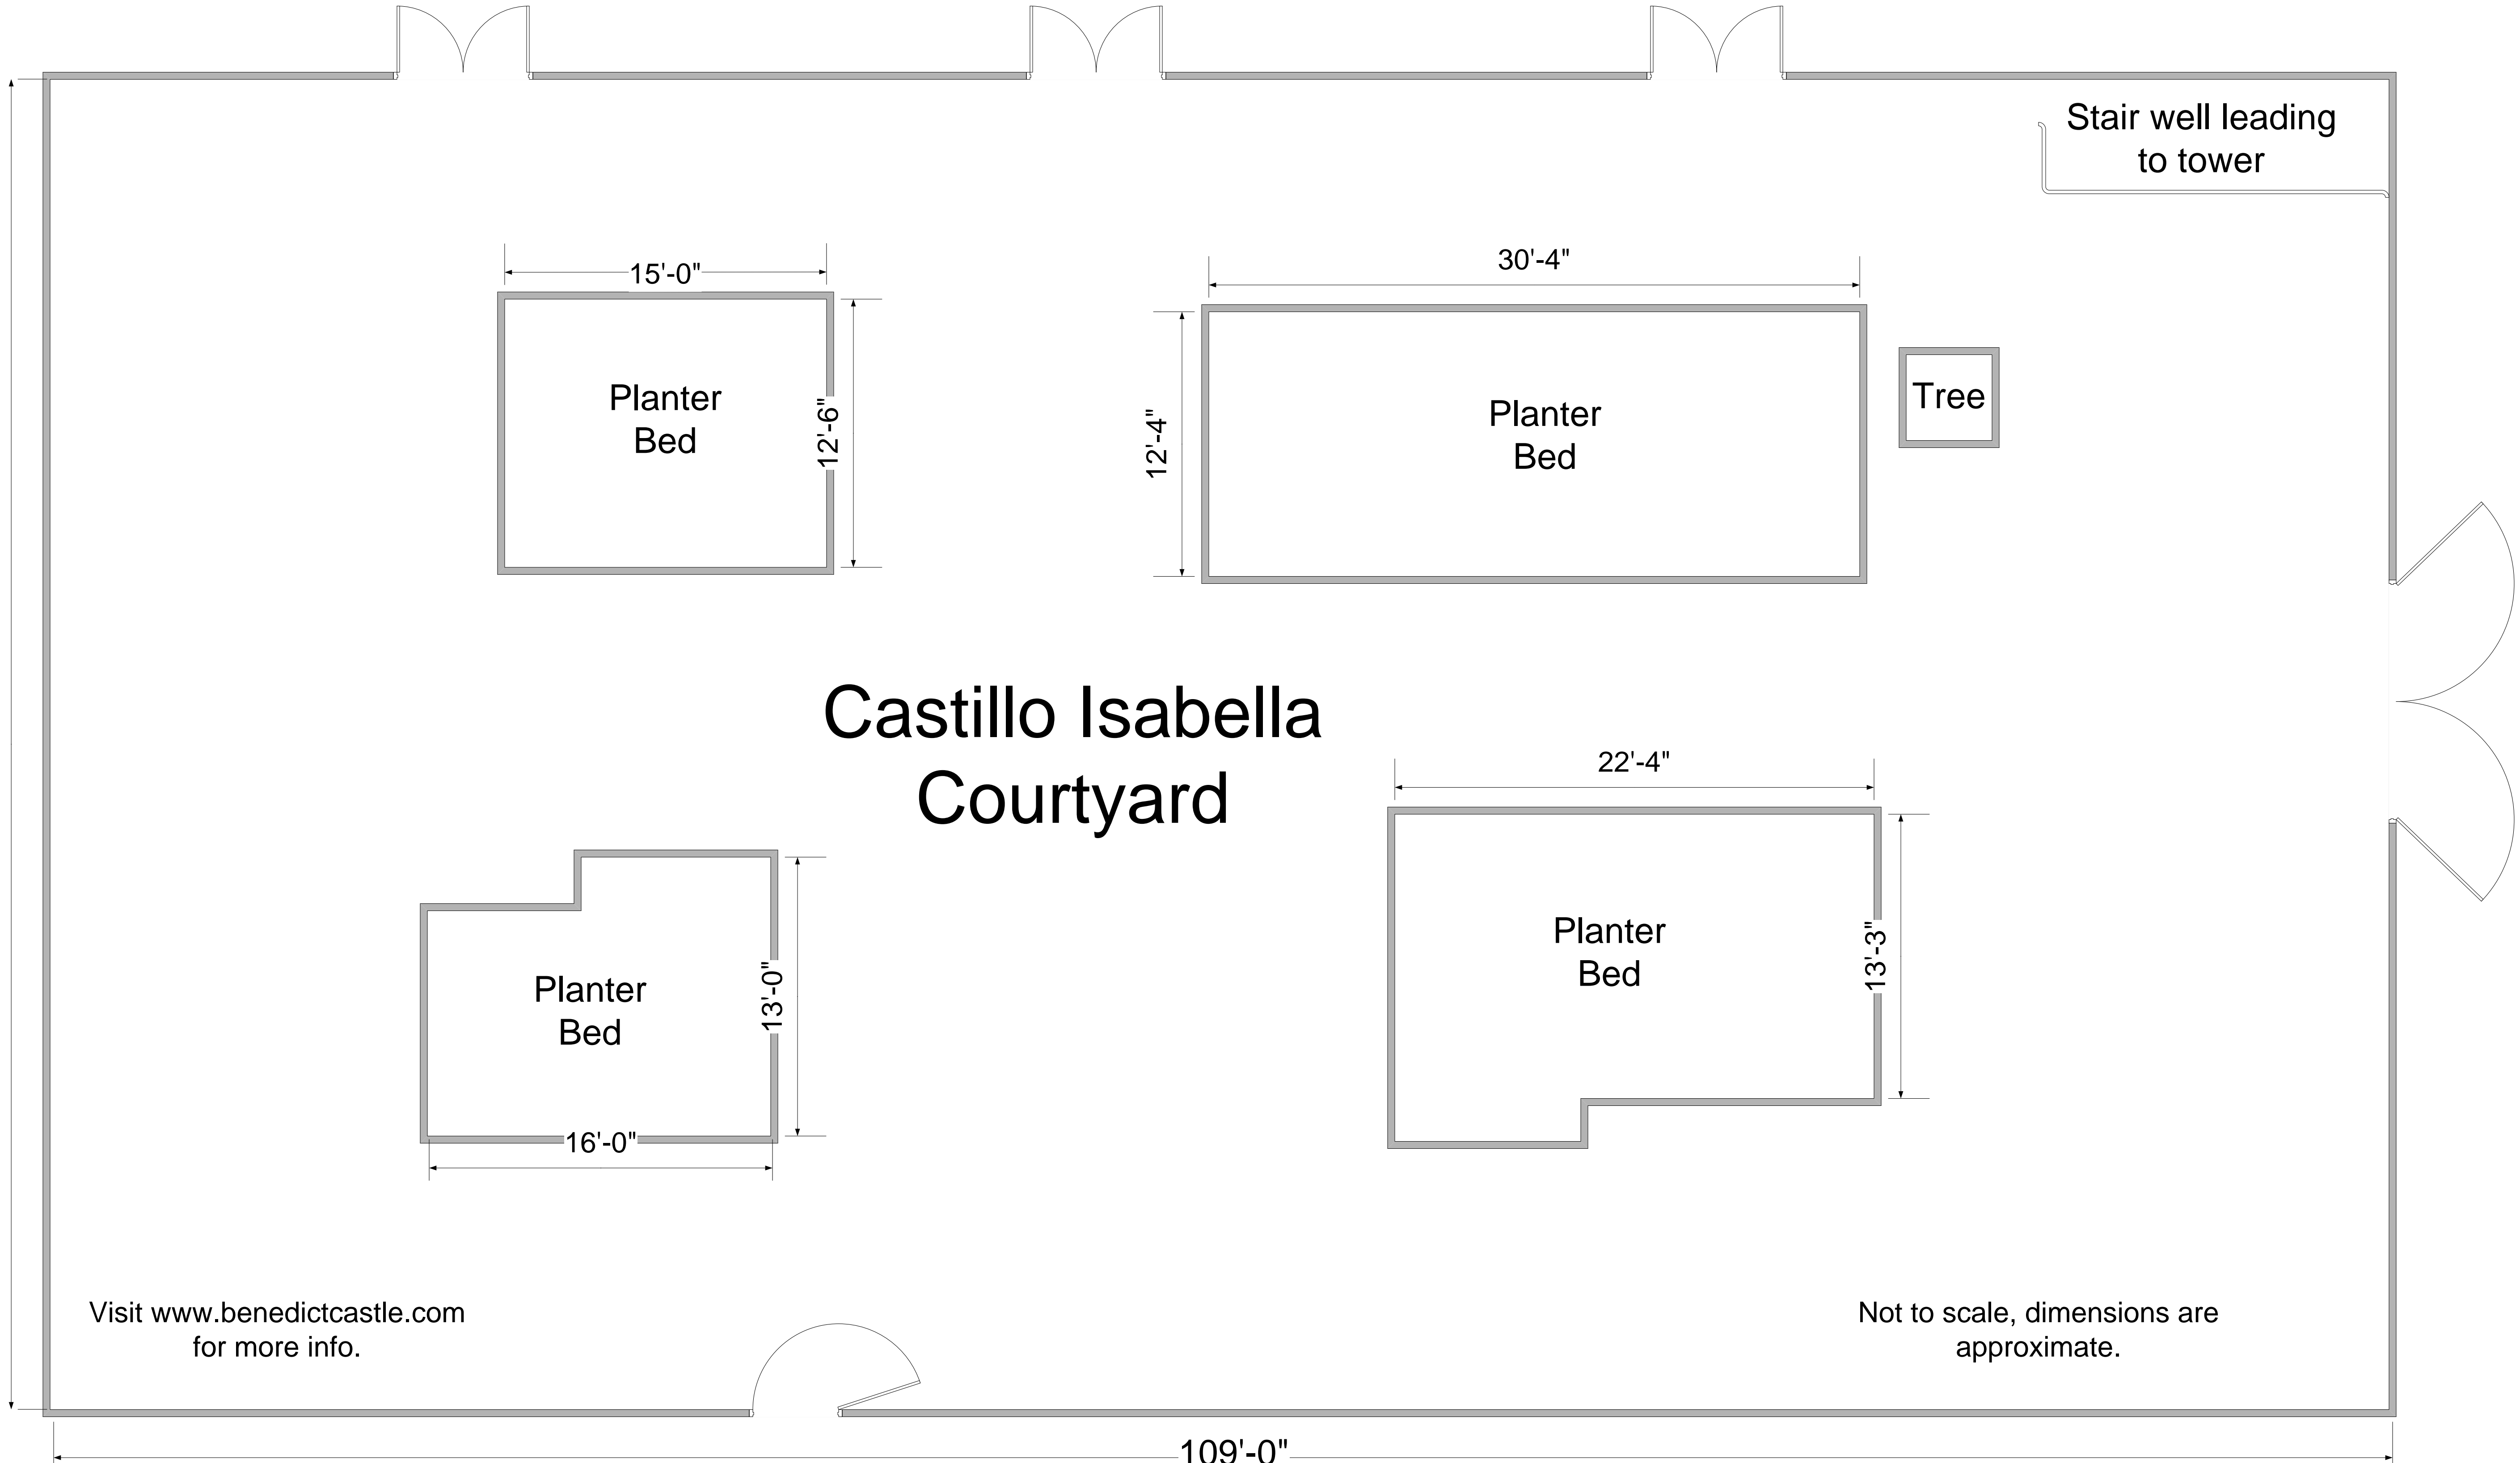

62'-0"

Stair well leading to tower

Planter Bed

15'-0"

12'-6"

Planter Bed

30'-4"

12'-4"

Tree

# Castillo Isabella Courtyard

Planter Bed

16'-0"

13'-0"

Planter Bed

22'-4"

13'-3"

Visit [www.benedictcastle.com](http://www.benedictcastle.com) for more info.

Not to scale, dimensions are approximate.

109'-0"